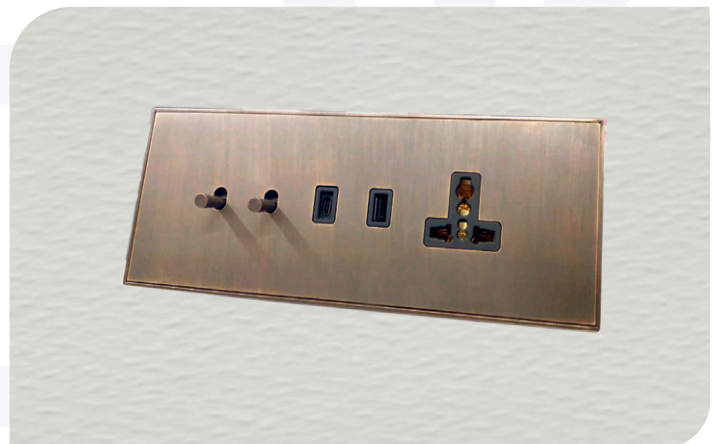

Midnight Black

Sunset Copper

Moon Silver

to dive deeper

- Royal & Heritage series
 - Technology in its classical form
- The oldest switch maker of India

to dive deeper

- Handcrafted, Modern, HVLS & Colonial
 - Unlimited Wooden & Metal Finishes
- Customization to suit spatial needs
 - Compatible with Home Automation

to dive deeper

Thanks to the sleek design, they are strikingly discreet from every angle. They can also be used for any standard switch range thanks to the wide portfolio of available accessory sets. Simply clever. Simply beautiful. Simply Theben.

Frame
 (not included in the scope
 of supply)

theMura flush-mounted motion and presence detectors from Theben can be used universally with the switch ranges of all leading manufacturers. The scope of delivery depends on the respective switch program.