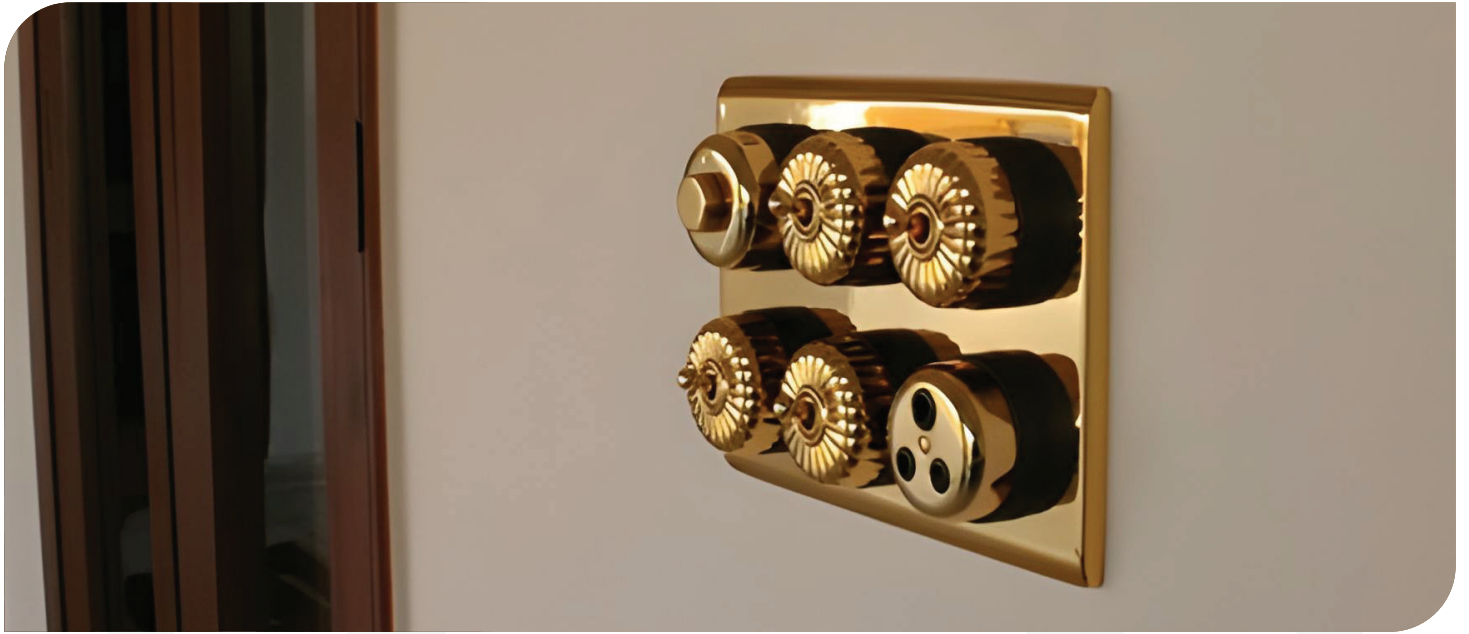

Midnight Black

Sunset Copper

Moon Silver

to dive deeper

- Royal & Heritage series
 - Technology in its classical form
- The oldest switch maker of India

to dive deeper

- Handcrafted, Modern, HVLS & Colonial
 - Unlimited Wooden & Metal Finishes
- Customization to suit spatial needs
 - Compatible with Home Automation

to dive deeper

Thanks to the sleek design, they are strikingly discreet from every angle. They can also be used for any standard switch range thanks to the wide portfolio of available accessory sets. Simply clever. Simply beautiful. Simply Theben.

Frame
 (not included in the scope
 of supply)

theMura flush-mounted motion and presence detectors from Theben can be used universally with the switch ranges of all leading manufacturers. The scope of delivery depends on the respective switch program.